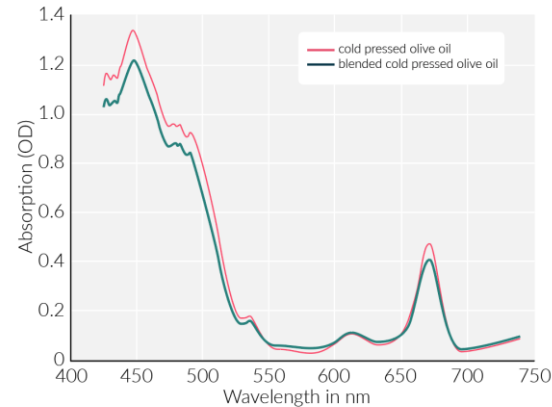

Secondary

Ocean Teal Secondary Highlight Color	Coral Pink Secondary Highlight Color	Yellow Tang Secondary Highlight Color
RAL 200 50 40 Pantone 7474 C HEX 20807c CMYK 81|28|50|12 RGB 32|128|124	RAL 020 50 58 Pantone 1785 C HEX Ff4a68 CMYK 0|82|41|0 RGB 255|74|104	RAL 095 80 70 Pantone 388 C HEX e4ff1a CMYK 21|0|100|0 RGB 228|255|26

Use Ocean Teal for:

Product packages, in gradients, in diagrams, to separate product packages, info graphics

Use Coral Pink for:

warning signs, warnin text, to separate product packages, in diagrams, info graphics

Use Yellow Tang for:

warning signs, to separate product packages, in diagrams, info graphics

Examples: